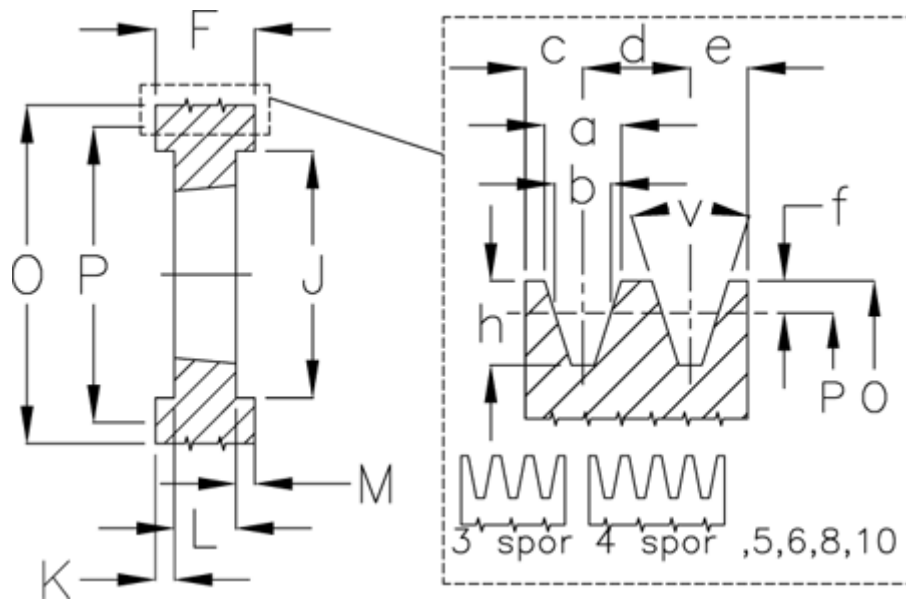

Article number: 604110020005

Description: V-belt pulley SPA 200/5 TL3020

Measures

a	= 12.7	For bush	= 3020	O	= 205.5
b	= 11.0	h	= 13.8	P	= 200
Bush ζ max	= 75	J	= 165	Type	= SPA
c	= 10.0	K	= 14,5	v	= 38 degrees
d	= 15.0	L	= 51		
e	= 10.0	m	= 14.5		
f	= 2.8	N	= -		
F	= 80	Number of ribs	= 5		